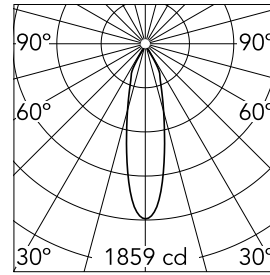

Main specifications

Number of heads	1	Net lumen (lm)	563
Lamp category	LED	Mountings	Ceiling surface
Power (W)	9.2W	Environment	Indoor
CCT (K)	3000K		
CRI	90		

Optical

Lighting type	Direct
LED type	LED array
Light distribution	Symmetric
Optical type	Medium
Beam angle (°)	25
Beam angle C90-270 (°)	25