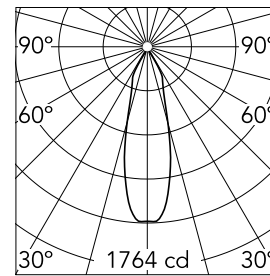

Main specifications

Number of heads	1	Net lumen (lm)	595
Lamp category	LED	Mountings	Ceiling surface
Power (W)	9.2W	Environment	Indoor
CCT (K)	3000K		
CRI	90		

Optical

Lighting type	Direct
LED type	LED array
Light distribution	Symmetric
Optical type	Medium
Beam angle (°)	29
Beam angle C90-270 (°)	29

Physical

Color	White/Copper
Orientation	Fixed
Weight (kg)	0.45