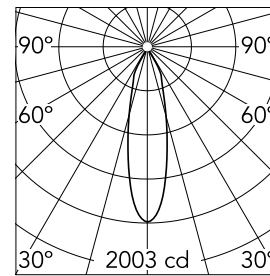

Main specifications

Number of heads	1	Net lumen (lm)	618
Lamp category	LED	Mountings	Ceiling surface
Power (W)	9.2W	Environment	Indoor dry location
CCT (K)	3000K		
CRI	90		

Optical

Lighting type	Direct
LED type	LED array
Light distribution	Symmetric
Optical type	Medium
Beam angle (°)	26
Beam angle C90-270 (°)	26

Physical

Color	Deep Brown/Gold
Orientation	Fixed
Weight (kg)	0.45