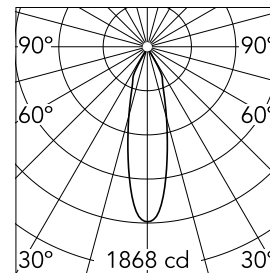

Main specifications

Number of heads	1	Net lumen (lm)	630
Lamp category	LED	Mountings	Ceiling surface
Power (W)	9.2W	Environment	Indoor dry location
CCT (K)	3000K		
CRI	90		

Optical

Lighting type	Direct
LED type	LED array
Light distribution	Symmetric
Optical type	Medium
Beam angle (°)	26
Beam angle C90-270 (°)	26

Physical

Color	White/White
Orientation	Fixed
Weight (kg)	0.45