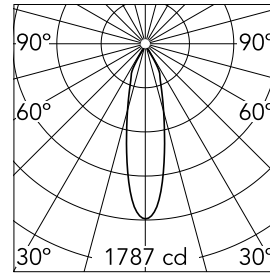

Main specifications

Number of heads	1	Net lumen (lm)	541
Lamp category	LED	Mountings	Ceiling surface
Power (W)	9.2W	Environment	Indoor dry location
CCT (K)	2700K		
CRI	90		

Optical

Lighting type	Direct
LED type	LED array
Light distribution	Symmetric
Optical type	Medium
Beam angle (°)	25
Beam angle C90-270 (°)	25

Physical

Color	White/Black
Orientation	Fixed
Weight (kg)	0.45