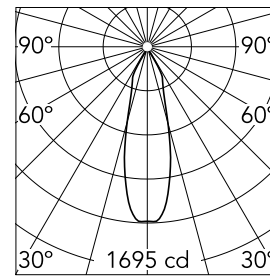

Main specifications

Number of heads	1	Net lumen (lm)	572
Lamp category	LED	Mountings	Ceiling surface
Power (W)	9.2W	Environment	Indoor
CCT (K)	2700K		
CRI	90		

Optical

Lighting type	Direct
LED type	LED array
Light distribution	Symmetric
Optical type	Medium
Beam angle (°)	29
Beam angle C90-270 (°)	29