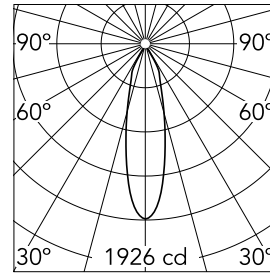

Main specifications

Number of heads	1	Net lumen (lm)	594
Lamp category	LED	Mountings	Ceiling surface
Power (W)	9.2W	Environment	Indoor
CCT (K)	2700K		
CRI	90		

Optical

Lighting type	Direct
LED type	LED array
Light distribution	Symmetric
Optical type	Medium
Beam angle (°)	26
Beam angle C90-270 (°)	26

Physical

Color	White/Gold
Orientation	Fixed
Weight (kg)	0.45