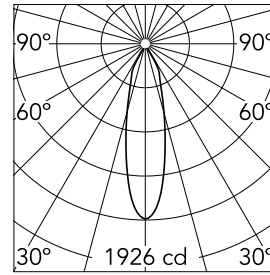

### Main specifications

<b>Number of heads</b>	1	<b>Net lumen (lm)</b>	594
<b>Lamp category</b>	LED	<b>Mountings</b>	Ceiling surface
<b>Power (W)</b>	9.2W	<b>Environment</b>	Indoor dry location
<b>CCT (K)</b>	2700K		
<b>CRI</b>	90		

### Optical

<b>Lighting type</b>	Direct
<b>LED type</b>	LED array
<b>Light distribution</b>	Symmetric
<b>Optical type</b>	Medium
<b>Beam angle (°)</b>	26
<b>Beam angle C90-270 (°)</b>	26

<b>Beam Angle:</b>	26°		
<b>h(m)</b>	<b>E(lx)</b>	<b>D(m)</b>	
1	1926	0.46	
2	481	0.92	
3	214	1.38	
4	120	1.84	
5	77	2.30	

Luminous flux luminaire  
594 lm (EXTREME CUT OFF)