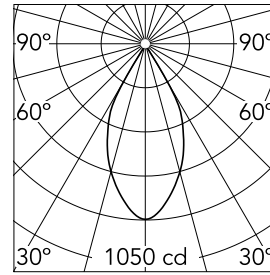

Main specifications

Number of heads	1	Net lumen (lm)	623
Lamp category	LED	Mountings	Ceiling surface
Power (W)	9.2W	Environment	Indoor dry location
CCT (K)	3000K		
CRI	90		

Optical

Lighting type	Direct
LED type	LED array
Light distribution	Symmetric
Optical type	Flood
Beam angle (°)	50
Beam angle C90-270 (°)	50

Physical

Color	White/Black
Orientation	Fixed
Weight (kg)	0.45