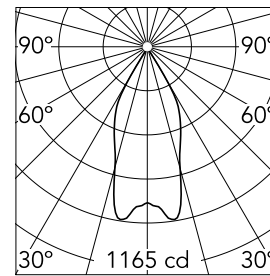

Main specifications

Number of heads	1	Net lumen (lm)	676
Lamp category	LED	Mountings	Ceiling surface
Power (W)	9.2W	Environment	Indoor
CCT (K)	3000K		
CRI	90		

Optical

Lighting type	Direct
LED type	LED array
Light distribution	Symmetric
Optical type	Flood
Beam angle (°)	45
Beam angle C90-270 (°)	45

Physical

Color	White/Copper
Orientation	Fixed
Weight (kg)	0.45