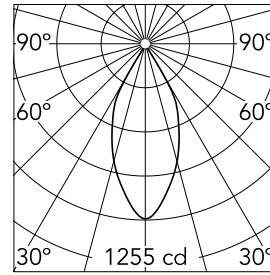

Main specifications

Number of heads	1	Net lumen (lm)	687
Lamp category	LED	Mountings	Ceiling surface
Power (W)	9.2W	Environment	Indoor
CCT (K)	3000K		
CRI	90		

Optical

Lighting type	Direct
LED type	LED array
Light distribution	Symmetric
Optical type	Flood
Beam angle (°)	45
Beam angle C90-270 (°)	45