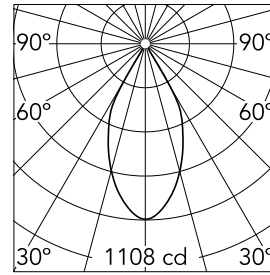

Optical

Lighting type	Direct
LED type	LED array
Light distribution	Symmetric
Optical type	Flood
Beam angle (°)	50
Beam angle C90-270 (°)	50