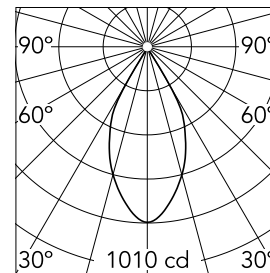

Main specifications

Number of heads	1	Net lumen (lm)	599
Lamp category	LED	Mountings	Ceiling surface
Power (W)	9.2W	Environment	Indoor dry location
CCT (K)	2700K		
CRI	90		

Optical

Lighting type	Direct
LED type	LED array
Light distribution	Symmetric
Optical type	Flood
Beam angle (°)	50
Beam angle C90-270 (°)	50

Physical

Color	White/Black
Orientation	Fixed
Weight (kg)	0.45