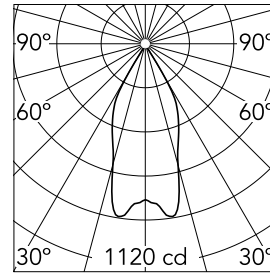

Main specifications

Number of heads	1	Net lumen (lm)	649
Lamp category	LED	Mountings	Ceiling surface
Power (W)	9.2W	Environment	Indoor dry location
CCT (K)	2700K		
CRI	90		

Optical

Lighting type	Direct
LED type	LED array
Light distribution	Symmetric
Optical type	Flood
Beam angle (°)	45
Beam angle C90-270 (°)	45

Physical

Color	White/Copper
Orientation	Fixed
Weight (kg)	0.45