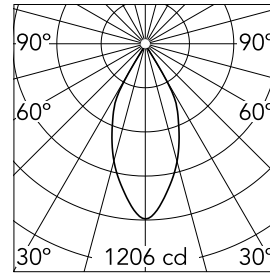

### Main specifications

<b>Number of heads</b>	1	<b>Net lumen (lm)</b>	660
<b>Lamp category</b>	LED	<b>Mountings</b>	Ceiling surface
<b>Power (W)</b>	9.2W	<b>Environment</b>	Indoor
<b>CCT (K)</b>	2700K		
<b>CRI</b>	90		

### Optical

<b>Lighting type</b>	Direct
<b>LED type</b>	LED array
<b>Light distribution</b>	Symmetric
<b>Optical type</b>	Flood
<b>Beam angle (°)</b>	45
<b>Beam angle C90-270 (°)</b>	45

Beam Angle: 45°

h(m)	E(lx)	D(m)
1	1206	0.83
2	302	1.66
3	134	2.48
4	75	3.31
5	48	4.14

Luminous flux luminaire  
660 lm (EXTREME CUT OFF)

### Physical

<b>Color</b>	White/Gold
<b>Orientation</b>	Fixed
<b>Weight (kg)</b>	0.45