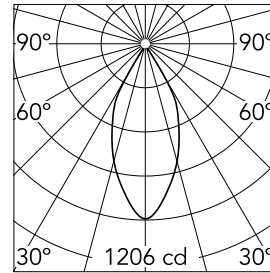

### Main specifications

<b>Number of heads</b>	1	<b>Net lumen (lm)</b>	660
<b>Lamp category</b>	LED	<b>Mountings</b>	Ceiling surface
<b>Power (W)</b>	9.2W	<b>Environment</b>	Indoor dry location
<b>CCT (K)</b>	2700K		
<b>CRI</b>	90		

### Optical

<b>Lighting type</b>	Direct
<b>LED type</b>	LED array
<b>Light distribution</b>	Symmetric
<b>Optical type</b>	Flood
<b>Beam angle (°)</b>	45
<b>Beam angle C90-270 (°)</b>	45

<b>Beam Angle:</b>	45°		
<b>h(m)</b>	<b>E(lx)</b>	<b>D(m)</b>	
1	1206	0.83	
2	302	1.66	
3	134	2.48	
4	75	3.31	
5	48	4.14	

Luminous flux luminaire  
660 lm (EXTREME CUT OFF)