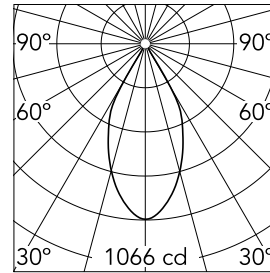

Main specifications

Number of heads	1	Net lumen (lm)	688
Lamp category	LED	Mountings	Ceiling surface
Power (W)	9.2W	Environment	Indoor dry location
CCT (K)	2700K		
CRI	90		

Optical

Lighting type	Direct
LED type	LED array
Light distribution	Symmetric
Optical type	Flood
Beam angle (°)	50
Beam angle C90-270 (°)	50

Beam Angle: 50°

h(m) E(lx) D(m)

1 1066 0.93

2 266 1.86

3 118 2.79

4 67 3.72

5 43 4.65

Luminous flux luminaire
688 lm (EXTREME CUT OFF)