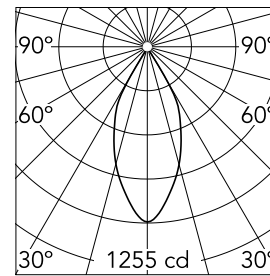

Kap 80 Surface Round Optic Flood

03.6045.14 - Black/Gold

Luminaire for mounting on the ceiling with LED light source. Power source incorporated into luminaire body. Non dimmable 110/240V.

Main specifications

Number of heads	1	Net lumen (lm)	687
Lamp category	LED	Mountings	Ceiling surface
Power (W)	9.2W	Environment	Indoor
CCT (K)	3000K		
CRI	90		

Optical

Lighting type	Direct
LED type	LED array
Light distribution	Symmetric
Optical type	Flood
Beam angle (°)	45
Beam angle C90-270 (°)	45

Physical

Color	Black/Gold
Orientation	Fixed
Weight (kg)	0.45