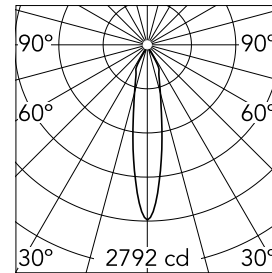

Optical

Lighting type	Direct
LED type	LED array
Light distribution	Symmetric
Optical type	Spot
Beam angle (°)	19
Beam angle C90-270 (°)	19

Beam Angle: 19°		
h(m)	E(lx)	D(m)
1	2792	0.34
2	698	0.68
3	310	1.02
4	175	1.36
5	112	1.70

Physical

Color	White/White
Orientation	Fixed
Weight (kg)	0.45