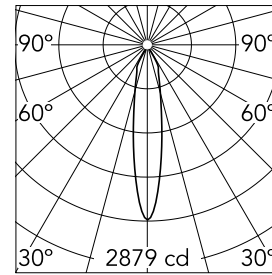

Optical

Lighting type	Direct
LED type	LED array
Light distribution	Symmetric
Optical type	Spot
Beam angle (°)	19
Beam angle C90-270 (°)	19

Beam Angle:	19°		
	h(m)	E(lx)	D(m)
1	2879	0.33	
2	720	0.67	
3	320	1.00	
4	180	1.33	
5	115	1.66	

Physical

Color	White/Gold
Orientation	Fixed
Weight (kg)	0.45