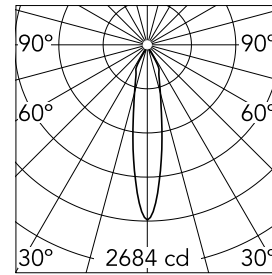

Luminaire for mounting on the ceiling with LED light source. Power source incorporated into luminaire body. Mains dimming 220/240V (Leading & Trailing Edge).

Main specifications

Number of heads	1	Net lumen (lm)	710
Lamp category	LED	Mountings	Ceiling surface
Power (W)	9.2W	Environment	Indoor
CCT (K)	2700K		
CRI	90		

Optical

Lighting type	Direct
LED type	LED array
Light distribution	Symmetric
Optical type	Spot
Beam angle (°)	19
Beam angle C90-270 (°)	19

Beam Angle: 19°		
h(m)	E(lx)	D(m)
1	2684	0.34
2	671	0.68
3	298	1.02
4	168	1.36
5	107	1.70

Physical

Color	White/White
Orientation	Fixed
Weight (kg)	0.45