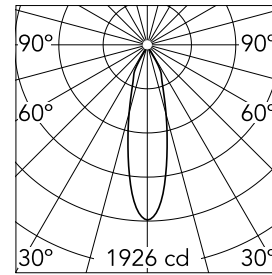

Luminaire for mounting on the ceiling with LED light source. Power source incorporated into luminaire body. Mains dimming 220/240V (Leading & Trailing Edge).

Main specifications

Number of heads	1	Net lumen (lm)	594
Lamp category	LED	Mountings	Ceiling surface
Power (W)	9.2W	Environment	Indoor dry location
CCT (K)	2700K		
CRI	90		

Optical

Lighting type	Direct
LED type	LED array
Light distribution	Symmetric
Optical type	Medium
Beam angle (°)	26
Beam angle C90-270 (°)	26

Beam Angle: 26°		
h(m)	E(lx)	D(m)
1	1926	0.46
2	481	0.92
3	214	1.38
4	120	1.84
5	77	2.30

Physical

Color	White/Gold
Orientation	Fixed
Weight (kg)	0.45