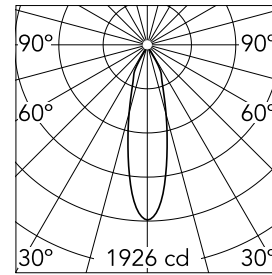

Luminaire for mounting on the ceiling with LED light source. Power source incorporated into luminaire body. Mains dimming 220/240V (Leading & Trailing Edge).

Main specifications

Number of heads	1	Net lumen (lm)	594
Lamp category	LED	Mountings	Ceiling surface
Power (W)	9.2W	Environment	Indoor dry location
CCT (K)	2700K		
CRI	90		

Optical

Lighting type	Direct
LED type	LED array
Light distribution	Symmetric
Optical type	Medium
Beam angle (°)	26
Beam angle C90-270 (°)	26

Beam Angle: 26°		
h(m)	E(lx)	D(m)
1	1926	0.46
2	481	0.92
3	214	1.38
4	120	1.84
5	77	2.30