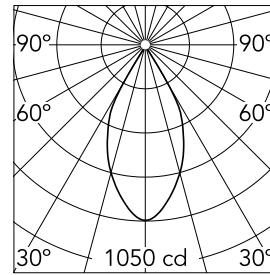

Optical

Lighting type	Direct
LED type	LED array
Light distribution	Symmetric
Optical type	Flood
Beam angle (°)	50
Beam angle C90-270 (°)	50

Beam Angle: 50°		
h(m)	E(lx)	D(m)
1	1050	0.94
2	263	1.89
3	117	2.83
4	66	3.77
5	42	4.72

Physical

Color	White/Black
Orientation	Fixed
Weight (kg)	0.45