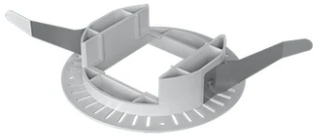

Kap 80 Square Wall-Washer

■ 03.4243.GL - Gold

Recessed luminaire with main voltage source.

Main specifications

Lamp category	LED retrofit
Mountings	Ceiling recessed
Environment	Indoor dry location

Optical

Lighting type	Indirect, Direct
Lamp type	PAR16
Light distribution	Asymmetric
Optical type	Wall Washer Down

Electrical

Frequency (Hz)	50/60
Lamp holder	GU10
Emergency	Without
Insulation class	II

Physical

Color	Gold
Orientation	Fixed
Recessed depth (mm)	140
Weight (kg)	0.12

Note

Not suitable for lens accessories.

Kap 80 Square Wall-Washer

Installation frame No Trim
08.9103.00