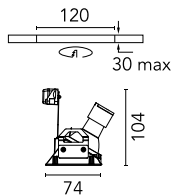

Kap 80 Square Wall-Washer

■ 03.4243.GL - Gold

Recessed luminaire with main voltage source.