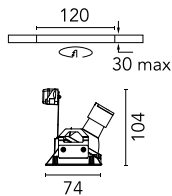

Kap 80 Square Wall-Washer

■ 03.4243.BU - Blue

Recessed luminaire with main voltage source.