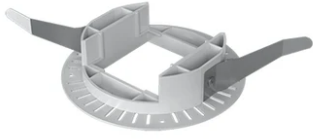

Kap 80 Square Wall-Washer

■ 03.4243.BU - Blue

Recessed luminaire with main voltage source.

Main specifications

Lamp category	LED retrofit
Mountings	Ceiling recessed
Environment	Indoor dry location

Optical

Lighting type	Indirect, Direct
Lamp type	PAR16
Light distribution	Asymmetric
Optical type	Wall Washer Down

Electrical

Frequency (Hz)	50/60
Lamp holder	GU10
Emergency	Without
Insulation class	II

Physical

Color	Blue
Orientation	Fixed
Recessed depth (mm)	140
Weight (kg)	0.12

Note

Not suitable for lens accessories.

Kap 80 Square Wall-Washer

Installation frame No Trim
08.9103.00