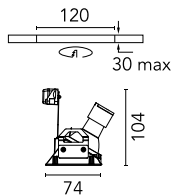

Kap 80 Square Wall-Washer

03.4243.B1 - White

Recessed luminaire with main voltage source.