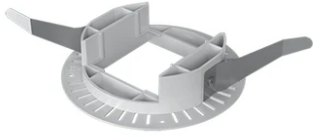

Kap 80 Square Wall-Washer

03.4243.B1 - White

Recessed luminaire with main voltage source.

Main specifications

| | |
|---------------|---------------------|
| Lamp category | LED retrofit |
| Mountings | Ceiling recessed |
| Environment | Indoor dry location |

Physical

| | |
|---------------------|-------|
| Color | White |
| Orientation | Fixed |
| Recessed depth (mm) | 140 |
| Weight (kg) | 0.12 |

Note

Not suitable for lens accessories.

Kap 80 Square Wall-Washer