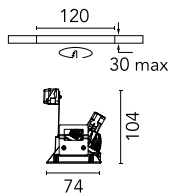

Kap 80 Square Wall-Washer

■ 03.4242.CU - Copper

Recessed 12V lamp luminaire. Remote transformer not included.

Main specifications

Number of heads	1
Lamp category	LED retrofit
Net lumen (lm)	753
Mountings	Ceiling recessed
Environment	Indoor dry location

Physical

Color	Copper
Orientation	Fixed
Recessed depth (mm)	130
Weight (kg)	0.12

Note

Not suitable for lens accessories.

Kap 80 Square Wall-Washer

Installation frame No Trim
08.9103.00

12V electronic transformer. 220/240V,
50/60Hz. Adjustable by means of
"leading and trailing edge"
60.9424