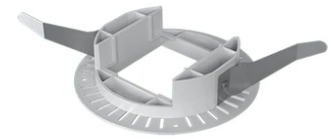

Installation frame No Trim
08.9103.00