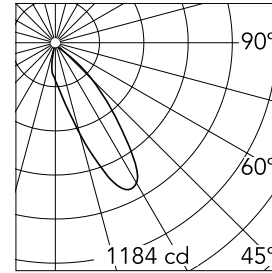

Kap 80 Square Wall-Washer

■ 03.4191.CU - Copper

Recessed luminaire with LED light source. Power supply not included.

Main specifications

Number of heads	1	Net lumen (lm)	631
Lamp category	LED	Mountings	Ceiling recessed
Power (W)	8.7W	Environment	Indoor dry location
CCT (K)	2700K		
CRI	90		

Optical

Lighting type	Indirect, Direct
LED type	LED array
Light distribution	Asymmetric
Optical type	Wall Washer
	Down
Beam angle (°)	28
Beam angle C90-270 (°)	27
Efficiency (lm/W)	72

Beam Angle:	28°		
h(m)	E(lx)	D(m)	
1	1184	0.64	
2	296	1.29	
3	132	1.93	
4	74	2.57	
5	47	3.21	

Physical

Color	Copper
Orientation	Fixed
Recessed depth (mm)	81
Weight (kg)	0.24

Note

Diffusing lens included.

Kap 80 Square Wall-Washer

Continuous current power supply, dimmable Casambi 220/240V-50/60Hz, 300mA-16W / 350mA-18,5W / 400mA-21,5W / 450mA-24W / 500mA-27W / 600mA-32W / 650mA-35W / 700mA-36W / 750/800/900/1000/1050mA – 38W
60.9207