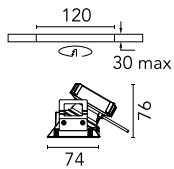

Kap 80 Square Wall-Washer

■ 03.4191.CU - Copper

Recessed luminaire with LED light source. Power supply not included.

Main specifications

Number of heads	1	Net lumen (lm)	631
Lamp category	LED	Mountings	Ceiling recessed
Power (W)	8.7W	Environment	Indoor dry location
CCT (K)	2700K		
CRI	90		

Optical

Lighting type	Indirect, Direct
LED type	LED array
Light distribution	Asymmetric
Optical type	Wall Washer
	Down
Beam angle (°)	28
Beam angle C90-270 (°)	27
Efficiency (lm/W)	72

Beam Angle:	28°		
h(m)	E(lx)	D(m)	
1	1184	0.64	
2	296	1.29	
3	132	1.93	
4	74	2.57	
5	47	3.21	