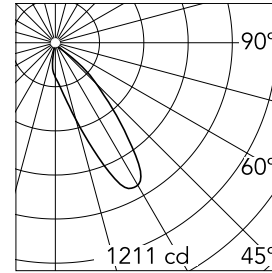

### Main specifications

<b>Number of heads</b>	1	<b>Net lumen (lm)</b>	636
<b>Lamp category</b>	LED	<b>Mountings</b>	Ceiling recessed
<b>Power (W)</b>	8.7W	<b>Environment</b>	Indoor dry location
<b>CCT (K)</b>	3000K		
<b>CRI</b>	90		

### Optical

<b>Lighting type</b>	Indirect, Direct
<b>LED type</b>	LED array
<b>Light distribution</b>	Asymmetric
<b>Optical type</b>	Wall Washer
	Down
<b>Beam angle (°)</b>	26
<b>Beam angle C90-270 (°)</b>	27
<b>Efficiency (lm/W)</b>	73

<b>Beam Angle: 26°</b>		
<b>h(m)</b>	<b>E(lx)</b>	<b>D(m)</b>
1	1211	0.63
2	303	1.25
3	135	1.88
4	76	2.51
5	48	3.14

Luminous flux luminaire  
636 lm (EXTREME CUT OFF)

### Physical

<b>Color</b>	Blue
<b>Orientation</b>	Fixed
<b>Recessed depth (mm)</b>	81
<b>Weight (kg)</b>	0.24