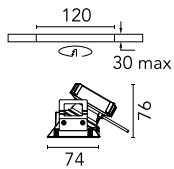

Kap 80 Square Wall-Washer

■ 03.4190.BU - Blue

Recessed luminaire with LED light source. Power supply not included.