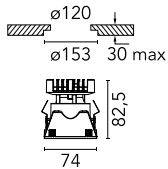

Main specifications

Number of heads	1	Net lumen (lm)	667
Lamp category	LED	Mountings	Ceiling recessed
Power (W)	13W	Environment	Indoor
CCT (K)	2850K-1800K		
CRI	95		

Optical

Lighting type	Direct
LED type	LED array
Light distribution	Symmetric
Optical type	Spot
Beam angle (°)	18
Beam angle C90-270 (°)	19

Beam Angle: 18°

h(m) E(lx) D(m)

1 2511 0.31

2 628 0.63

3 279 0.94

4 157 1.25

5 100 1.57

Luminous flux luminaire
667 lm (EXTREME CUT OFF)