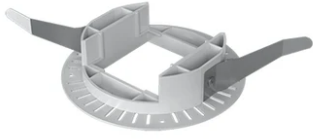

Kap 80 Square Fixed Optic Spot - Dim-To-Warm

■ 03.4534.74.LE - Black

Recessed luminaire with LED light source. 220-240V & dimmable 1-10V power supply included.

Recessed luminaire with LED light source. 220-240V & dimmable 1-10V power supply included.

Main specifications

Number of heads	1	Net lumen (lm)	667
Lamp category	LED	Mountings	Ceiling recessed
Power (W)	13W	Environment	Indoor
CCT (K)	2850K-1800K		
CRI	95		

Optical

Lighting type	Direct
LED type	LED array
Light distribution	Symmetric
Optical type	Spot
Beam angle (°)	18
Beam angle C90-270 (°)	19

Beam Angle: 18°

h(m) E(lx) D(m)

1 2511 0.31

2 628 0.63

3 279 0.94

4 157 1.25

5 100 1.57

Luminous flux luminaire
667 lm (EXTREME CUT OFF)

Electrical

Frequency (Hz)	50/60	Emergency	Without
Voltage (V)	33.00	Insulation class	II
Dimmable	Yes		
Driver	Remote		
Driver type	Electronic dimmable 1-10V		

Certification / Marking

Physical

Color	Black
Orientation	Fixed
Recessed depth (mm)	93
Weight (kg)	0.24
Spot diameter (mm)	74

Note

For 110V PSU versions, please consult with the front office. Diffusing lens included.

Kap 80 Square Fixed Optic Spot - Dim-To-Warm

Installation frame No Trim
08.9103.00