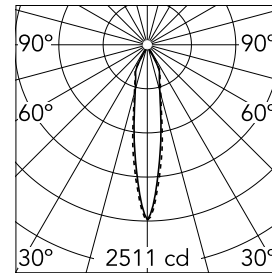

Main specifications

Number of heads	1	Net lumen (lm)	667
Lamp category	LED	Mountings	Ceiling recessed
Power (W)	13W	Environment	Indoor
CCT (K)	2850K-1800K		
CRI	95		

Optical

Lighting type	Direct
LED type	LED array
Light distribution	Symmetric
Optical type	Spot
Beam angle (°)	18
Beam angle C90-270 (°)	19

Beam Angle: 18°

h(m) E(lx) D(m)

1 2511 0.31

2 628 0.63

3 279 0.94

4 157 1.25

5 100 1.57

Luminous flux luminaire
667 lm (EXTREME CUT OFF)