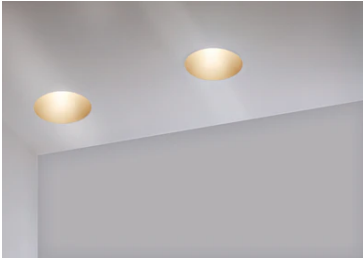

Kap 80 Square Fixed Optic Spot - Dim-To-Warm

■ 03.4534.74.LE - Black

Recessed luminaire with LED light source. 220-240V & dimmable 1-10V power supply included.

Recessed luminaire with LED light source. 220-240V & dimmable 1-10V power supply included.

Main specifications

Number of heads	1	Net lumen (lm)	667
Lamp category	LED	Mountings	Ceiling recessed
Power (W)	13W	Environment	Indoor
CCT (K)	2850K-1800K		
CRI	95		

Optical

Lighting type	Direct
LED type	LED array
Light distribution	Symmetric
Optical type	Spot
Beam angle (°)	18
Beam angle C90-270 (°)	19