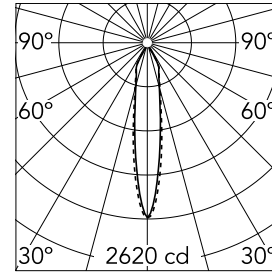

Kap 80 Square Fixed Optic Spot

■ 03.4535.74 - Black

Recessed luminaire with LED light source. Power supply not included.

Main specifications

Number of heads	1	Net lumen (lm)	669
Lamp category	LED	Mountings	Ceiling recessed
Power (W)	9.2W	Environment	Indoor dry location
CCT (K)	2700K		
CRI	90		

Optical

Lighting type	Direct
LED type	LED array
Light distribution	Symmetric
Optical type	Spot
Beam angle (°)	17
Beam angle C90-270 (°)	19
Efficiency (lm/W)	72

Beam Angle:	17°	
h(m)	E(lx)	D(m)
1	2620	0.30
2	655	0.60
3	291	0.90
4	164	1.20
5	105	1.50