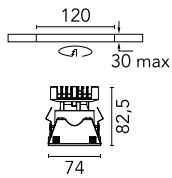

Kap 80 Square Fixed Optic Spot

■ 03.4535.74 - Black

Recessed luminaire with LED light source. Power supply not included.

Main specifications

Number of heads	1	Net lumen (lm)	669
Lamp category	LED	Mountings	Ceiling recessed
Power (W)	9.2W	Environment	Indoor dry location
CCT (K)	2700K		
CRI	90		

Optical

Lighting type	Direct
LED type	LED array
Light distribution	Symmetric
Optical type	Spot
Beam angle (°)	17
Beam angle C90-270 (°)	19
Efficiency (lm/W)	72

Beam Angle:	17°	
h(m)	E(lx)	D(m)
1	2620	0.30
2	655	0.60
3	291	0.90
4	164	1.20
5	105	1.50

Physical

Color	Black
Orientation	Fixed
Recessed depth (mm)	93
Weight (kg)	0.24

Note

Diffusing lens included.

Kap 80 Square Fixed Optic Spot

Continuous current power supply of 10-20W, 110/240V – 50/60Hz with power current selected through adjustable 250 mA – 10W / 350 mA – 15W / 400 mA – 17W / 450 mA – 19W / 500/550/600/700 mA – 20W, Dali 1 switch.
60.8847