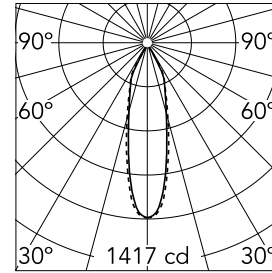

Kap 80 Square Fixed Optic Medium

■ 03.4182.BU - Blue

Recessed luminaire with LED light source. Power supply not included.

Main specifications

Number of heads	1	Net lumen (lm)	522
Lamp category	LED	Mountings	Ceiling recessed
Power (W)	9.2W	Environment	Indoor dry location
CCT (K)	3000K		
CRI	90		

Optical

Lighting type	Direct
LED type	LED array
Light distribution	Symmetric
Optical type	Medium
Beam angle (°)	26
Beam angle C90-270 (°)	28
Efficiency (lm/W)	56

Beam Angle: 26°

h(m)	E(lx)	D(m)
1	1417	0.45
2	354	0.91
3	157	1.36
4	89	1.82
5	57	2.27

Physical

Color	Blue
Orientation	Fixed
Recessed depth (mm)	93
Weight (kg)	0.24

Note

Diffusing lens included.

Kap 80 Square Fixed Optic Medium

Continuous current power supply, dimmable Casambi 220/240V-50/60Hz, 300mA-16W / 350mA-18,5W / 400mA-21,5W / 450mA-24W / 500mA-27W / 600mA-32W / 650mA-35W / 700mA-36W / 750/800/900/1000/1050mA – 38W
60.9207