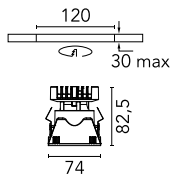

Kap 80 Square Fixed Optic Medium

■ 03.4182.BU - Blue

Recessed luminaire with LED light source. Power supply not included.

Main specifications

Number of heads	1	Net lumen (lm)	522
Lamp category	LED	Mountings	Ceiling recessed
Power (W)	9.2W	Environment	Indoor dry location
CCT (K)	3000K		
CRI	90		

Optical

Lighting type	Direct
LED type	LED array
Light distribution	Symmetric
Optical type	Medium
Beam angle (°)	26
Beam angle C90-270 (°)	28
Efficiency (lm/W)	56

Beam Angle: 26°

h(m)	E(lx)	D(m)
1	1417	0.45
2	354	0.91
3	157	1.36
4	89	1.82
5	57	2.27

Physical

Color	Blue
Orientation	Fixed
Recessed depth (mm)	93
Weight (kg)	0.24

Note

Diffusing lens included.

Kap 80 Square Fixed Optic Medium

Continuous current power supply, dimmable Casambi 220/240V-50/60Hz, 300mA-16W / 350mA-18,5W / 400mA-21,5W / 450mA-24W / 500mA-27W / 600mA-32W / 650mA-35W / 700mA-36W / 750/800/900/1000/1050mA – 38W
60.9207