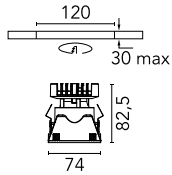

Kap 80 Square Fixed Optic Medium

03.4182.B1 - White

Recessed luminaire with LED light source. Power supply not included.

Main specifications

Number of heads	1	Net lumen (lm)	640
Lamp category	LED	Mountings	Ceiling recessed
Power (W)	9.2W	Environment	Indoor dry location
CCT (K)	3000K		
CRI	90		

Optical

Lighting type	Direct
LED type	LED array
Light distribution	Symmetric
Optical type	Medium
Beam angle (°)	25
Beam angle C90-270 (°)	27
Efficiency (lm/W)	69

Beam Angle:	25°		
h(m)	E(lx)	D(m)	
1	1670	0.45	
2	417	0.90	
3	186	1.34	
4	104	1.79	
5	67	2.24	

Physical

Color	White
Orientation	Fixed
Recessed depth (mm)	93
Weight (kg)	0.24

Note

Diffusing lens included.

Kap 80 Square Fixed Optic Medium

Continuous current power supply, dimmable Casambi 220/240V-50/60Hz, 300mA-16W / 350mA-18,5W / 400mA-21,5W / 450mA-24W / 500mA-27W / 600mA-32W / 650mA-35W / 700mA-36W / 750/800/900/1000/1050mA – 38W
60.9207