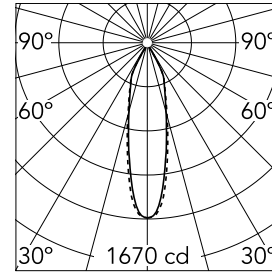

Kap 80 Square Fixed Optic Medium

03.4182.B1 - White

Recessed luminaire with LED light source. Power supply not included.

Main specifications

Number of heads	1	Net lumen (lm)	640
Lamp category	LED	Mountings	Ceiling recessed
Power (W)	9.2W	Environment	Indoor dry location
CCT (K)	3000K		
CRI	90		

Optical

Lighting type	Direct
LED type	LED array
Light distribution	Symmetric
Optical type	Medium
Beam angle (°)	25
Beam angle C90-270 (°)	27
Efficiency (lm/W)	69

Beam Angle:	25°		
h(m)	E(lx)	D(m)	
1	1670	0.45	
2	417	0.90	
3	186	1.34	
4	104	1.79	
5	67	2.24	

Physical

Color	White
Orientation	Fixed
Recessed depth (mm)	93
Weight (kg)	0.24

Note

Diffusing lens included.

Kap 80 Square Fixed Optic Medium

Continuous current power supply, dimmable Casambi 220/240V-50/60Hz, 300mA-16W / 350mA-18,5W / 400mA-21,5W / 450mA-24W / 500mA-27W / 600mA-32W / 650mA-35W / 700mA-36W / 750/800/900/1000/1050mA – 38W
60.9207