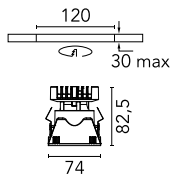

Kap 80 Square Fixed Optic Medium

■ 03.4182.74 - Black

Recessed luminaire with LED light source. Power supply not included.

Main specifications

Number of heads	1	Net lumen (lm)	582
Lamp category	LED	Mountings	Ceiling recessed
Power (W)	9.2W	Environment	Indoor dry location
CCT (K)	3000K		
CRI	90		

Optical

Lighting type	Direct
LED type	LED array
Light distribution	Symmetric
Optical type	Medium
Beam angle (°)	25
Beam angle C90-270 (°)	26
Efficiency (lm/W)	63

Beam Angle:	25°		
h(m)	E(lx)	D(m)	
1	1670	0.44	
2	417	0.88	
3	186	1.32	
4	104	1.76	
5	67	2.20	

Physical

Color	Black
Orientation	Fixed
Recessed depth (mm)	93
Weight (kg)	0.24

Note

Diffusing lens included.

Kap 80 Square Fixed Optic Medium

Continuous current power supply, dimmable Casambi 220/240V-50/60Hz, 300mA-16W / 350mA-18,5W / 400mA-21,5W / 450mA-24W / 500mA-27W / 600mA-32W / 650mA-35W / 700mA-36W / 750/800/900/1000/1050mA – 38W
60.9207