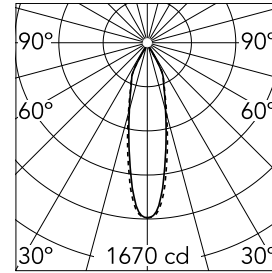

Kap 80 Square Fixed Optic Medium

■ 03.4182.74 - Black

Recessed luminaire with LED light source. Power supply not included.

Main specifications

Number of heads	1	Net lumen (lm)	582
Lamp category	LED	Mountings	Ceiling recessed
Power (W)	9.2W	Environment	Indoor dry location
CCT (K)	3000K		
CRI	90		

Optical

Lighting type	Direct
LED type	LED array
Light distribution	Symmetric
Optical type	Medium
Beam angle (°)	25
Beam angle C90-270 (°)	26
Efficiency (lm/W)	63

Beam Angle:	25°		
h(m)	E(lx)	D(m)	
1	1670	0.44	
2	417	0.88	
3	186	1.32	
4	104	1.76	
5	67	2.20	

Physical

Color	Black
Orientation	Fixed
Recessed depth (mm)	93
Weight (kg)	0.24

Note

Diffusing lens included.

Kap 80 Square Fixed Optic Medium

Continuous current power supply, dimmable Casambi 220/240V-50/60Hz, 300mA-16W / 350mA-18,5W / 400mA-21,5W / 450mA-24W / 500mA-27W / 600mA-32W / 650mA-35W / 700mA-36W / 750/800/900/1000/1050mA – 38W
60.9207