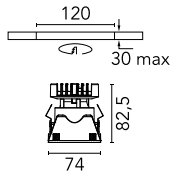

Main specifications

Number of heads	1	Net lumen (lm)	715
Lamp category	LED	Mountings	Ceiling recessed
Power (W)	13W	Environment	Indoor dry location
CCT (K)	2850K-1800K		
CRI	95		

Optical

Lighting type	Direct
LED type	LED array
Light distribution	Symmetric
Optical type	Flood
Beam angle (°)	53
Beam angle C90-270 (°)	54
Efficiency (lm/W)	55

Beam Angle:	53°		
h(m)	E(lx)	D(m)	
1	986	1.00	
2	247	2.01	
3	110	3.01	
4	62	4.01	
5	39	5.02	

Luminous flux luminaire
715 lm (EXTREME CUT OFF)

Electrical

Frequency (Hz)	50/60	Driver type	Dimmable 1-10V
Voltage (V)	33.00	Emergency	Without
Current (mA)	300	Insulation class	II
Dimmable	Yes		
Driver	Remote included		

Physical

Color	Gold
Orientation	Fixed
Recessed depth (mm)	93
Weight (kg)	0.24

Note

For 110V PSU versions, please consult with the front office. Diffusing lens included.

Kap 80 Square Fixed Optic Flood - Dim-To-Warm