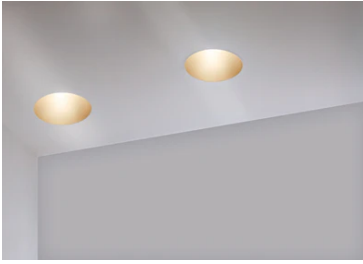

Kap 80 Square Fixed Optic Flood - Dim-To-Warm

■ 03.4536.GL.LE - Gold

Recessed luminaire with LED light source. 220-240V & dimmable 1-10V power supply included.

Recessed luminaire with LED light source. 220-240V & dimmable 1-10V power supply included.

Main specifications

Number of heads	1	Net lumen (lm)	715
Lamp category	LED	Mountings	Ceiling recessed
Power (W)	13W	Environment	Indoor dry location
CCT (K)	2850K-1800K		
CRI	95		

Optical

Lighting type	Direct
LED type	LED array
Light distribution	Symmetric
Optical type	Flood
Beam angle (°)	53
Beam angle C90-270 (°)	54
Efficiency (lm/W)	55

Physical

Color	Gold
Orientation	Fixed
Recessed depth (mm)	93
Weight (kg)	0.24

Note

For 110V PSU versions, please consult with the front office. Diffusing lens included.

Kap 80 Square Fixed Optic Flood - Dim-To-Warm