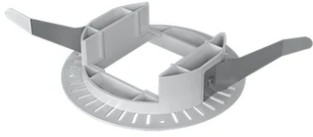

Kap 80 Square Fixed Optic Flood - Dim-To-Warm

■ 03.4536.GL.LE - Gold

Recessed luminaire with LED light source. 220-240V & dimmable 1-10V power supply included.

Recessed luminaire with LED light source. 220-240V & dimmable 1-10V power supply included.

Main specifications

Number of heads	1	Net lumen (lm)	715
Lamp category	LED	Mountings	Ceiling recessed
Power (W)	13W	Environment	Indoor dry location
CCT (K)	2850K-1800K		
CRI	95		

Optical

Lighting type	Direct
LED type	LED array
Light distribution	Symmetric
Optical type	Flood
Beam angle (°)	53
Beam angle C90-270 (°)	54
Efficiency (lm/W)	55

Physical

Color	Gold
Orientation	Fixed
Recessed depth (mm)	93
Weight (kg)	0.24

Note

For 110V PSU versions, please consult with the front office. Diffusing lens included.

Kap 80 Square Fixed Optic Flood - Dim-To-Warm