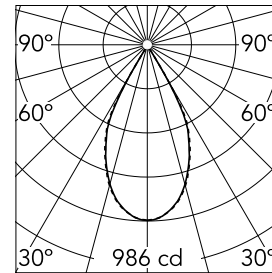

Main specifications

Number of heads	1	Net lumen (lm)	715
Lamp category	LED	Mountings	Ceiling recessed
Power (W)	13W	Environment	Indoor dry location
CCT (K)	2850K-1800K		
CRI	95		

Optical

Lighting type	Direct
LED type	LED array
Light distribution	Symmetric
Optical type	Flood
Beam angle (°)	53
Beam angle C90-270 (°)	54
Efficiency (lm/W)	55