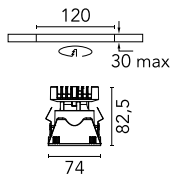

Kap 80 Square Fixed Optic Flood

03.4536.B1 - White

Recessed luminaire with LED light source. Power supply not included.

Main specifications

| | | | |
|------------------------|-------|-----------------------|---------------------|
| Number of heads | 1 | Net lumen (lm) | 752 |
| Lamp category | LED | Mountings | Ceiling recessed |
| Power (W) | 9.2W | Environment | Indoor dry location |
| CCT (K) | 3000K | | |
| CRI | 90 | | |

Optical

| | |
|-------------------------------|-----------|
| Lighting type | Direct |
| LED type | LED array |
| Light distribution | Symmetric |
| Optical type | Flood |
| Beam angle (°) | 55 |
| Beam angle C90-270 (°) | 56 |
| Efficiency (lm/W) | 81 |

| | | | |
|--------------------|--------------|-------------|--|
| Beam Angle: | 55° | | |
| h(m) | E(lx) | D(m) | |
| 1 | 958 | 1.03 | |
| 2 | 240 | 2.07 | |
| 3 | 106 | 3.10 | |
| 4 | 60 | 4.14 | |
| 5 | 38 | 5.17 | |