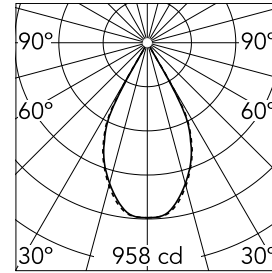

Kap 80 Square Fixed Optic Flood

03.4536.B1 - White

Recessed luminaire with LED light source. Power supply not included.

Main specifications

| | | | |
|------------------------|-------|-----------------------|---------------------|
| Number of heads | 1 | Net lumen (lm) | 752 |
| Lamp category | LED | Mountings | Ceiling recessed |
| Power (W) | 9.2W | Environment | Indoor dry location |
| CCT (K) | 3000K | | |
| CRI | 90 | | |

Optical

| | |
|-------------------------------|-----------|
| Lighting type | Direct |
| LED type | LED array |
| Light distribution | Symmetric |
| Optical type | Flood |
| Beam angle (°) | 55 |
| Beam angle C90-270 (°) | 56 |
| Efficiency (lm/W) | 81 |

| | | | |
|--------------------|--------------|-------------|--|
| Beam Angle: | 55° | | |
| h(m) | E(lx) | D(m) | |
| 1 | 958 | 1.03 | |
| 2 | 240 | 2.07 | |
| 3 | 106 | 3.10 | |
| 4 | 60 | 4.14 | |
| 5 | 38 | 5.17 | |

Physical

| | |
|----------------------------|-------|
| Color | White |
| Orientation | Fixed |
| Recessed depth (mm) | 93 |
| Weight (kg) | 0.24 |

Note

Diffusing lens included.

Kap 80 Square Fixed Optic Flood