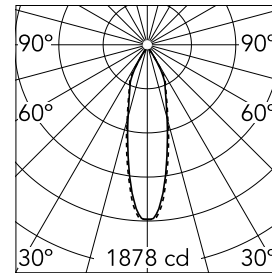

Main specifications

Number of heads	1	Net lumen (lm)	735
Lamp category	LED	Mountings	Ceiling recessed
Power (W)	13W	Environment	Indoor dry location
CCT (K)	2850K-1800K		
CRI	95		

Optical

Lighting type	Direct
LED type	LED array
Light distribution	Symmetric
Optical type	Medium
Beam angle (°)	27
Beam angle C90-270 (°)	27
Efficiency (lm/W)	56

Beam Angle: 27°

h(m)	E(lx)	D(m)
1	1878	0.47
2	470	0.95
3	209	1.42
4	117	1.89
5	75	2.37

Luminous flux luminaire
735 lm (EXTREME CUT OFF)

Electrical

Frequency (Hz)	50/60	Driver type	Dimmable 1-10V
Voltage (V)	33.00	Emergency	Without
Current (mA)	300	Insulation class	II
Dimmable	Yes		
Driver	Remote included		

Physical

Color	Gold	Rotation (°)	360
Orientation	Adjustable		
Recessed depth (mm)	93		
Weight (kg)	0.24		
Tilt (°)	20		

Note

For 110V PSU versions, please consult with the front office. Diffusing lens included.