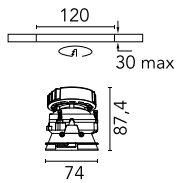

Main specifications

Number of heads	1	Net lumen (lm)	735
Lamp category	LED	Mountings	Ceiling recessed
Power (W)	13W	Environment	Indoor dry location
CCT (K)	2850K-1800K		
CRI	95		

Optical

Lighting type	Direct
LED type	LED array
Light distribution	Symmetric
Optical type	Medium
Beam angle (°)	27
Beam angle C90-270 (°)	27
Efficiency (lm/W)	56

Beam Angle: 27°

h(m)	E(lx)	D(m)
1	1878	0.47
2	470	0.95
3	209	1.42
4	117	1.89
5	75	2.37

Luminous flux luminaire
735 lm (EXTREME CUT OFF)

Electrical

Frequency (Hz)	50/60	Driver type	Dimmable 1-10V
Voltage (V)	33.00	Emergency	Without
Current (mA)	300	Insulation class	II
Dimmable	Yes		
Driver	Remote included		

Physical

Color	Gold	Rotation (°)	360
Orientation	Adjustable		
Recessed depth (mm)	93		
Weight (kg)	0.24		
Tilt (°)	20		

Note

For 110V PSU versions, please consult with the front office. Diffusing lens included.