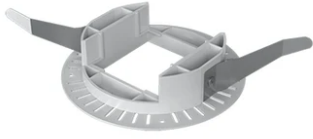

Kap 80 Square Adjustable Optic Medium - Dim-To-Warm

■ 03.4186.GL.LE - Gold

Recessed luminaire with LED light source. 220-240V & dimmable 1-10V power supply included.

Recessed luminaire with LED light source. 220-240V & dimmable 1-10V power supply included.

Main specifications

Number of heads	1	Net lumen (lm)	735
Lamp category	LED	Mountings	Ceiling recessed
Power (W)	13W	Environment	Indoor dry location
CCT (K)	2850K-1800K		
CRI	95		

Optical

Lighting type	Direct
LED type	LED array
Light distribution	Symmetric
Optical type	Medium
Beam angle (°)	27
Beam angle C90-270 (°)	27
Efficiency (lm/W)	56

Physical

Color	Gold	Rotation (°)	360
Orientation	Adjustable		
Recessed depth (mm)	93		
Weight (kg)	0.24		
Tilt (°)	20		

Note

For 110V PSU versions, please consult with the front office. Diffusing lens included.

Kap 80 Square Adjustable Optic Medium - Dim-To-Warm

Installation frame No Trim
08.9103.00