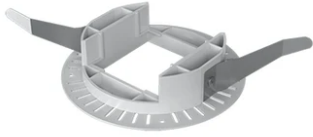

Main specifications

Number of heads	1	Net lumen (lm)	752
Lamp category	LED	Mountings	Ceiling recessed
Power (W)	13W	Environment	Indoor dry location
CCT (K)	2850K-1800K		
CRI	95		

Optical

Lighting type	Direct
LED type	LED array
Light distribution	Symmetric
Optical type	Medium
Beam angle (°)	26
Beam angle C90-270 (°)	26
Efficiency (lm/W)	57

Physical

Color	White	Rotation (°)	360
Orientation	Adjustable		
Recessed depth (mm)	93		
Weight (kg)	0.24		
Tilt (°)	20		

Note

For 110V PSU versions, please consult with the front office. Diffusing lens included.

Kap 80 Square Adjustable Optic Medium - Dim-To-Warm

Installation frame No Trim
08.9103.00