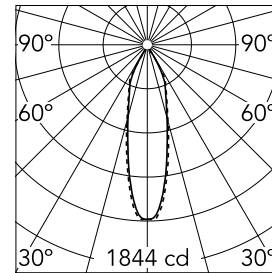

Main specifications

Number of heads	1	Net lumen (lm)	752
Lamp category	LED	Mountings	Ceiling recessed
Power (W)	13W	Environment	Indoor dry location
CCT (K)	2850K-1800K		
CRI	95		

Optical

Lighting type	Direct
LED type	LED array
Light distribution	Symmetric
Optical type	Medium
Beam angle (°)	26
Beam angle C90-270 (°)	26
Efficiency (lm/W)	57

Physical

Color	White	Rotation (°)	360
Orientation	Adjustable		
Recessed depth (mm)	93		
Weight (kg)	0.24		
Tilt (°)	20		

Note

For 110V PSU versions, please consult with the front office. Diffusing lens included.