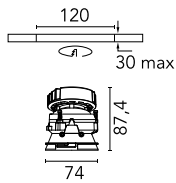

Main specifications

Number of heads	1	Net lumen (lm)	752
Lamp category	LED	Mountings	Ceiling recessed
Power (W)	13W	Environment	Indoor dry location
CCT (K)	2850K-1800K		
CRI	95		

Optical

Lighting type	Direct
LED type	LED array
Light distribution	Symmetric
Optical type	Medium
Beam angle (°)	26
Beam angle C90-270 (°)	26
Efficiency (lm/W)	57

Beam Angle: 26°

h(m)	E(lx)	D(m)
1	1844	0.47
2	461	0.94
3	205	1.41
4	115	1.88
5	74	2.35

Luminous flux luminaire
752 lm (EXTREME CUT OFF)

Electrical

Frequency (Hz)	50/60	Driver type	Dimmable 1-10V
Voltage (V)	33.00	Emergency	Without
Current (mA)	300	Insulation class	II
Dimmable	Yes		
Driver	Remote included		

Physical

Color	White	Rotation (°)	360
Orientation	Adjustable		
Recessed depth (mm)	93		
Weight (kg)	0.24		
Tilt (°)	20		

Note

For 110V PSU versions, please consult with the front office. Diffusing lens included.