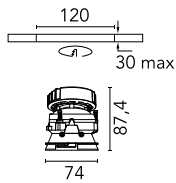

Kap 80 Square Adjustable Optic Medium

■ 03.4187.CU - Copper

Recessed luminaire with LED light source. Power supply not included.

Main specifications

Number of heads	1	Net lumen (lm)	619
Lamp category	LED	Mountings	Ceiling recessed
Power (W)	9.2W	Environment	Indoor dry location
CCT (K)	2700K		
CRI	90		

Optical

Lighting type	Direct
LED type	LED array
Light distribution	Symmetric
Optical type	Medium
Beam angle (°)	25
Beam angle C90-270 (°)	27
Efficiency (lm/W)	67

Beam Angle: 25°

h(m)	E(lx)	D(m)
1	1699	0.44
2	425	0.87
3	189	1.31
4	106	1.75
5	68	2.18

Physical

Color	Copper	Rotation (°)	360
Orientation	Adjustable		
Recessed depth (mm)	91		
Weight (kg)	0.24		
Tilt (°)	20		

Note

Diffusing lens included.

Kap 80 Square Adjustable Optic Medium

Non dimmable continuous current power supply of 220/240V – 50/60Hz with power current selected through adjustable with switch 200 mA – 8,5W / 300 mA – 13W / 350 mA – 15W / 400 mA – 17,5W / 450 mA – 19,5W / 500 mA – 22W
60.9160