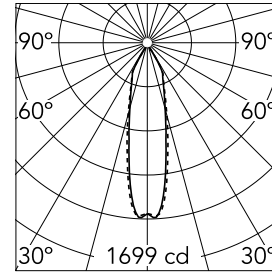

Kap 80 Square Adjustable Optic Medium

■ 03.4187.CU - Copper

Recessed luminaire with LED light source. Power supply not included.

Main specifications

Number of heads	1	Net lumen (lm)	619
Lamp category	LED	Mountings	Ceiling recessed
Power (W)	9.2W	Environment	Indoor dry location
CCT (K)	2700K		
CRI	90		

Optical

Lighting type	Direct
LED type	LED array
Light distribution	Symmetric
Optical type	Medium
Beam angle (°)	25
Beam angle C90-270 (°)	27
Efficiency (lm/W)	67

Beam Angle: 25°

h(m)	E(lx)	D(m)
1	1699	0.44
2	425	0.87
3	189	1.31
4	106	1.75
5	68	2.18

Physical

Color	Copper	Rotation (°)	360
Orientation	Adjustable		
Recessed depth (mm)	91		
Weight (kg)	0.24		
Tilt (°)	20		

Note

Diffusing lens included.

Kap 80 Square Adjustable Optic Medium

Non dimmable continuous current power supply of 220/240V – 50/60Hz with power current selected through adjustable with switch 200 mA – 8,5W / 300 mA – 13W / 350 mA – 15W / 400 mA – 17,5W / 450 mA – 19,5W / 500 mA – 22W
60.9160