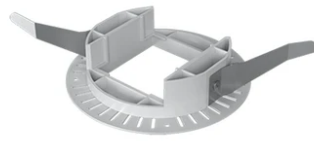

Kap 80 Square Adjustable Optic Medium

■ 03.4187.CU - Copper

Recessed luminaire with LED light source. Power supply not included.

Main specifications

Number of heads	1	Net lumen (lm)	619
Lamp category	LED	Mountings	Ceiling recessed
Power (W)	9.2W	Environment	Indoor dry location
CCT (K)	2700K		
CRI	90		

Optical

Lighting type	Direct
LED type	LED array
Light distribution	Symmetric
Optical type	Medium
Beam angle (°)	25
Beam angle C90-270 (°)	27
Efficiency (lm/W)	67

Beam Angle: 25°

h(m)	E(lx)	D(m)
1	1699	0.44
2	425	0.87
3	189	1.31
4	106	1.75
5	68	2.18

Physical

Color	Copper	Rotation (°)	360
Orientation	Adjustable		
Recessed depth (mm)	91		
Weight (kg)	0.24		
Tilt (°)	20		

Note

Diffusing lens included.

Kap 80 Square Adjustable Optic Medium

Non dimmable continuous current power supply of 220/240V – 50/60Hz with power current selected through adjustable with switch 200 mA – 8,5W / 300 mA – 13W / 350 mA – 15W / 400 mA – 17,5W / 450 mA – 19,5W / 500 mA – 22W
60.9160