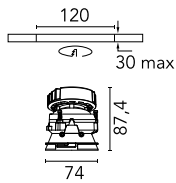

Kap 80 Square Adjustable Optic Medium

■ 03.4186.BU - Blue

Recessed luminaire with LED light source. Power supply not included.