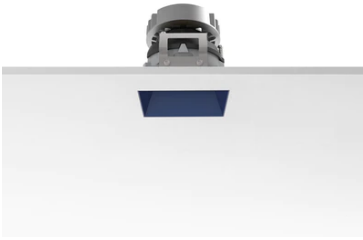

Kap 80 Square Adjustable Optic Medium

■ 03.4186.BU - Blue

Recessed luminaire with LED light source. Power supply not included.

Main specifications

Number of heads	1	Net lumen (lm)	512
Lamp category	LED	Mountings	Ceiling recessed
Power (W)	9.2W	Environment	Indoor dry location
CCT (K)	3000K		
CRI	90		

Optical

Lighting type	Direct
LED type	LED array
Light distribution	Symmetric
Optical type	Medium
Beam angle (°)	27
Beam angle C90-270 (°)	28
Efficiency (lm/W)	55

Beam Angle:	27°		
	h(m)	E(lx)	D(m)
1	1349	0.47	
2	337	0.94	
3	150	1.41	
4	84	1.88	
5	54	2.36	

Physical

Color	Blue	Rotation (°)	360
Orientation	Adjustable		
Recessed depth (mm)	91		
Weight (kg)	0.24		
Tilt (°)	20		

Note

Diffusing lens included.

Kap 80 Square Adjustable Optic Medium

Continuous current power supply, 1-10V, regulable Mains, leading & trailing edge 220/240V – 50/60Hz, 500mA – 10W
60.9411