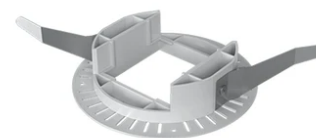

Installation frame No Trim
08.9103.00