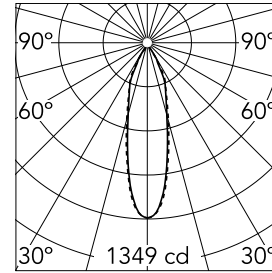

Optical

Lighting type	Direct
LED type	LED array
Light distribution	Symmetric
Optical type	Medium
Beam angle (°)	27
Beam angle C90-270 (°)	28
Efficiency (lm/W)	55

Beam Angle:	27°		
	h(m)	E(lx)	D(m)
1	1349	0.47	
2	337	0.94	
3	150	1.41	
4	84	1.88	
5	54	2.36	

Physical

Color	Blue	Rotation (°)	360
Orientation	Adjustable		
Recessed depth (mm)	91		
Weight (kg)	0.24		
Tilt (°)	20		

Note

Diffusing lens included.

Kap 80 Square Adjustable Optic Medium

Continuous current power supply, 1-10V, regulable Mains, leading & trailing edge 220/240V – 50/60Hz, 500mA – 10W
60.9411