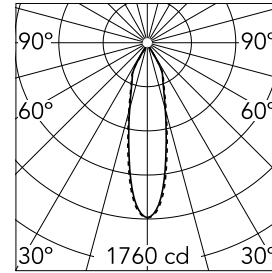

Kap 80 Square Adjustable Optic Medium

03.4186.B1 - White

Recessed luminaire with LED light source. Power supply not included.

Main specifications

Number of heads	1	Net lumen (lm)	656
Lamp category	LED	Mountings	Ceiling recessed
Power (W)	9.2W	Environment	Indoor dry location
CCT (K)	3000K		
CRI	90		

Optical

Lighting type	Direct
LED type	LED array
Light distribution	Symmetric
Optical type	Medium
Beam angle (°)	25
Beam angle C90-270 (°)	26
Efficiency (lm/W)	71

Beam Angle:	25°		
h(m)	E(lx)	D(m)	
1	1760	0.44	
2	440	0.88	
3	196	1.32	
4	110	1.76	
5	70	2.20	

Physical

Color	White	Rotation (°)	360
Orientation	Adjustable		
Recessed depth (mm)	91		
Weight (kg)	0.24		
Tilt (°)	20		

Note

Diffusing lens included.

Kap 80 Square Adjustable Optic Medium

Continuous current power supply, 1-10V, regulable Mains, leading & trailing edge 220/240V – 50/60Hz, 500mA – 10W
60.9411