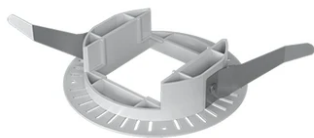

Installation frame No Trim
08.9103.00