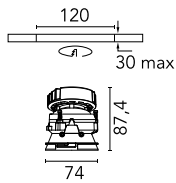

Kap 80 Square Adjustable Optic Medium

03.4186.B1 - White

Recessed luminaire with LED light source. Power supply not included.

Main specifications

Number of heads	1	Net lumen (lm)	656
Lamp category	LED	Mountings	Ceiling recessed
Power (W)	9.2W	Environment	Indoor dry location
CCT (K)	3000K		
CRI	90		

Optical

Lighting type	Direct
LED type	LED array
Light distribution	Symmetric
Optical type	Medium
Beam angle (°)	25
Beam angle C90-270 (°)	26
Efficiency (lm/W)	71

Beam Angle:	25°		
h(m)	E(lx)	D(m)	
1	1760	0.44	
2	440	0.88	
3	196	1.32	
4	110	1.76	
5	70	2.20	

Physical

Color	White	Rotation (°)	360
Orientation	Adjustable		
Recessed depth (mm)	91		
Weight (kg)	0.24		
Tilt (°)	20		

Note

Diffusing lens included.

Kap 80 Square Adjustable Optic Medium

Continuous current power supply, 1-10V, regulable Mains, leading & trailing edge 220/240V – 50/60Hz, 500mA – 10W
60.9411