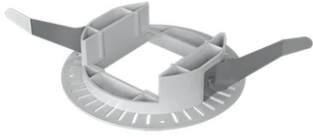

Kap 80 Square Adjustable Optic Flood - Dim-To-Warm

■ 03.4544.GL.LE - Gold

Recessed luminaire with LED light source. 220-240V & dimmable 1-10V power supply included.

Recessed luminaire with LED light source. 220-240V & dimmable 1-10V power supply included.

Main specifications

Number of heads	1	Net lumen (lm)	720
Lamp category	LED	Mountings	Ceiling recessed
Power (W)	13W	Environment	Indoor dry location
CCT (K)	2850K-1800K		
CRI	95		

Optical

Lighting type	Direct
LED type	LED array
Light distribution	Symmetric
Optical type	Flood
Beam angle (°)	53
Beam angle C90-270 (°)	51
Efficiency (lm/W)	55

Physical

Color	Gold	Rotation (°)	360
Orientation	Adjustable		
Recessed depth (mm)	93		
Weight (kg)	0.24		
Tilt (°)	20		

Note

For 110V PSU versions, please consult with the front office. Diffusing lens included.

Kap 80 Square Adjustable Optic Flood - Dim-To-Warm

Installation frame No Trim
08.9103.00