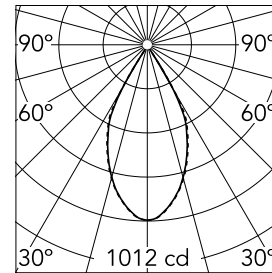

Main specifications

Number of heads	1	Net lumen (lm)	720
Lamp category	LED	Mountings	Ceiling recessed
Power (W)	13W	Environment	Indoor dry location
CCT (K)	2850K-1800K		
CRI	95		

Optical

Lighting type	Direct
LED type	LED array
Light distribution	Symmetric
Optical type	Flood
Beam angle (°)	53
Beam angle C90-270 (°)	51
Efficiency (lm/W)	55

Physical

Color	Gold	Rotation (°)	360
Orientation	Adjustable		
Recessed depth (mm)	93		
Weight (kg)	0.24		
Tilt (°)	20		

Note

For 110V PSU versions, please consult with the front office. Diffusing lens included.