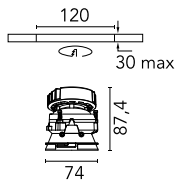

Main specifications

Number of heads	1	Net lumen (lm)	720
Lamp category	LED	Mountings	Ceiling recessed
Power (W)	13W	Environment	Indoor dry location
CCT (K)	2850K-1800K		
CRI	95		

Optical

Lighting type	Direct
LED type	LED array
Light distribution	Symmetric
Optical type	Flood
Beam angle (°)	53
Beam angle C90-270 (°)	51
Efficiency (lm/W)	55

Physical

Color	Gold	Rotation (°)	360
Orientation	Adjustable		
Recessed depth (mm)	93		
Weight (kg)	0.24		
Tilt (°)	20		

Note

For 110V PSU versions, please consult with the front office. Diffusing lens included.