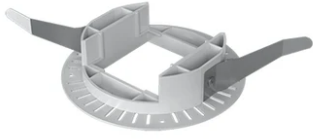

Kap 80 Square Adjustable

■ 03.4235.74 - Black

Recessed luminaire with main voltage source.

Main specifications

Lamp category	LED retrofit
Mountings	Ceiling recessed
Environment	Indoor dry location

Optical

Lighting type	Direct
Lamp type	PAR16
Light distribution	Symmetric

Electrical

Frequency (Hz)	50/60
Lamp holder	GZ10
Emergency	Without
Insulation class	II

Physical

Color	Black	Rotation (°)	360
Orientation	Adjustable		
Recessed depth (mm)	155		
Weight (kg)	0.12		
Tilt (°)	20		

Note

Not suitable for lens accessories.

Kap 80 Square Adjustable

Installation frame No Trim
08.9103.00