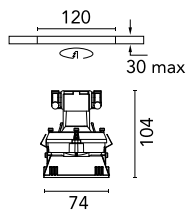

Kap 80 Square Adjustable

■ 03.4235.74 - Black

Recessed luminaire with main voltage source.