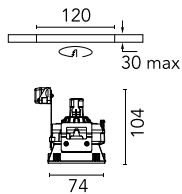

Kap 80 Square Adjustable

■ 03.4234.GL - Gold

Recessed 12V lamp luminaire. Remote transformer not included.

Main specifications

Number of heads	1
Lamp category	LED retrofit
Mountings	Ceiling recessed
Environment	Indoor dry location

Physical

Color	Gold	Rotation (°)	360
Orientation	Adjustable		
Recessed depth (mm)	120		
Weight (kg)	0.12		
Tilt (°)	20		

Note

Not suitable for lens accessories.

Kap 80 Square Adjustable

12V Electronic Transformer 20-70W for
LED Bulbs and Halogen Lamps
60.9398