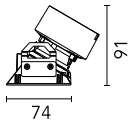

Kap 80 Plus Square Wall-Washer

Update

05.7423.GL - Gold

Recessed luminaire with LED light source. Power supply not included Elliptical lens included.