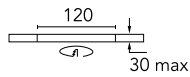

Kap 80 Plus Square Wall-Washer

Update

05.7423.GL - Gold

Recessed luminaire with LED light source. Power supply not included Elliptical lens included.