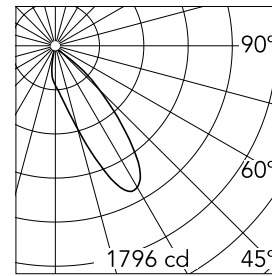

Kap 80 Plus Square Wall-Washer

Update

05.7423.GL - Gold

Recessed luminaire with LED light source. Power supply not included Elliptical lens included.

Main specifications

Number of heads	1	Net lumen (lm)	1051
Lamp category	LED	Mountings	Ceiling recessed
Power (W)	13.4W	Environment	Indoor dry location
CCT (K)	2700K		
CRI	90		

Optical

Lighting type	Direct
LED type	LED array
Light distribution	Asymmetric
Optical type	Wall Washer Down
Beam angle (°)	28
Beam angle C90-270 (°)	30
Efficiency (lm/W)	78

Beam Angle: 28°

h(m) E(lx) D(m)