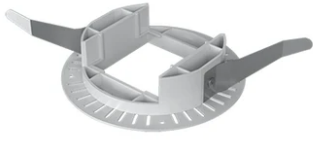

Installation frame No Trim
08.9103.00