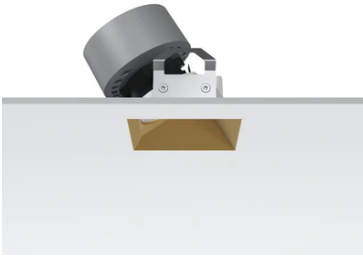

Kap 80 Plus Square Wall-Washer

Update

05.7423.GL - Gold

Recessed luminaire with LED light source. Power supply not included Elliptical lens included.

Main specifications

Number of heads	1	Net lumen (lm)	1051
Lamp category	LED	Mountings	Ceiling recessed
Power (W)	13.4W	Environment	Indoor dry location
CCT (K)	2700K		
CRI	90		

Optical

Lighting type	Direct
LED type	LED array
Light distribution	Asymmetric
Optical type	Wall Washer Down
Beam angle (°)	28
Beam angle C90-270 (°)	30
Efficiency (lm/W)	78

Beam Angle: 28°

h(m) E(lx) D(m)