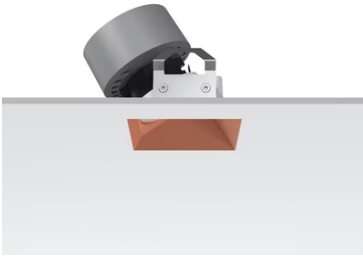

Kap 80 Plus Square Wall-Washer

Update

05.7423.CU - Copper

Recessed luminaire with LED light source. Power supply not included Elliptical lens included.

Main specifications

Number of heads	1	CRI	90
Lamp category	LED	Net lumen (lm)	932
Power (W)	13W	Mountings	Ceiling recessed
System power (W)	13.4	Environment	Indoor dry location
CCT (K)	2700K		

Optical

Lighting type	Direct
LED type	LED array
Light distribution	Asymmetric
Optical type	Wall Washer
	Down
Beam angle (°)	28
Beam angle C90-270 (°)	27
UGRL	21
Efficiency (lm/W)	69

Beam Angle: 28°

h(m)	E(lx)	D(m)
1	1750	0.64
2	437	1.29
3	194	1.93
4	109	2.57
5	70	3.21