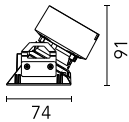

Kap 80 Plus Square Wall-Washer

Update

05.7423.CU - Copper

Recessed luminaire with LED light source. Power supply not included Elliptical lens included.