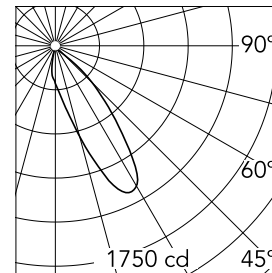

Kap 80 Plus Square Wall-Washer

Update

05.7423.CU - Copper

Recessed luminaire with LED light source. Power supply not included Elliptical lens included.

Main specifications

Number of heads	1	CRI	90
Lamp category	LED	Net lumen (lm)	932
Power (W)	13W	Mountings	Ceiling recessed
System power (W)	13.4	Environment	Indoor dry location
CCT (K)	2700K		

Optical

Lighting type	Direct
LED type	LED array
Light distribution	Asymmetric
Optical type	Wall Washer
	Down
Beam angle (°)	28
Beam angle C90-270 (°)	27
UGRL	21
Efficiency (lm/W)	69

Beam Angle: 28°

h(m)	E(lx)	D(m)
1	1750	0.64
2	437	1.29
3	194	1.93
4	109	2.57
5	70	3.21