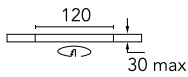

Kap 80 Plus Square Wall-Washer

Update

05.7423.CU - Copper

Recessed luminaire with LED light source. Power supply not included Elliptical lens included.