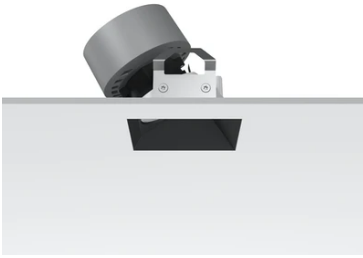

Kap 80 Plus Square Wall-Washer

Update

■ 05.7423.74 - Black

Recessed luminaire with LED light source. Power supply not included Elliptical lens included.

Main specifications

Number of heads	1	Net lumen (lm)	844
Lamp category	LED	Mountings	Ceiling recessed
Power (W)	13.4W	Environment	Indoor dry location
CCT (K)	2700K		
CRI	90		

Optical

Lighting type	Direct
LED type	LED array
Light distribution	Asymmetric
Optical type	Wall Washer Down
Beam angle (°)	26
Beam angle C90-270 (°)	29
Efficiency (lm/W)	62

Beam Angle:	26°		
	h(m)	E(lx)	D(m)
	1	1647	0.59
	2	412	1.19
	3	183	1.78
	4	103	2.37
	5	66	2.97