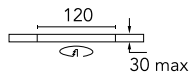

Kap 80 Plus Square Wall-Washer

Update

■ 05.7423.74 - Black

Recessed luminaire with LED light source. Power supply not included Elliptical lens included.