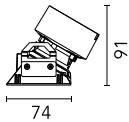

Kap 80 Plus Square Wall-Washer

Update

■ 05.7423.74 - Black

Recessed luminaire with LED light source. Power supply not included Elliptical lens included.