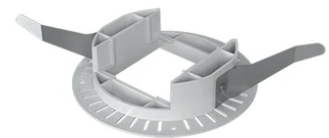

Installation frame No Trim
08.9103.00