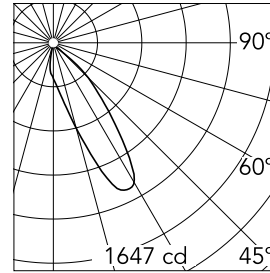

Kap 80 Plus Square Wall-Washer

Update

■ 05.7423.74 - Black

Recessed luminaire with LED light source. Power supply not included Elliptical lens included.

Main specifications

Number of heads	1	Net lumen (lm)	844
Lamp category	LED	Mountings	Ceiling recessed
Power (W)	13.4W	Environment	Indoor dry location
CCT (K)	2700K		
CRI	90		

Optical

Lighting type	Direct
LED type	LED array
Light distribution	Asymmetric
Optical type	Wall Washer Down
Beam angle (°)	26
Beam angle C90-270 (°)	29
Efficiency (lm/W)	62

Beam Angle:	26°		
	h(m)	E(lx)	D(m)
	1	1647	0.59
	2	412	1.19
	3	183	1.78
	4	103	2.37
	5	66	2.97