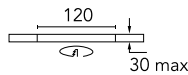

Kap 80 Plus Square Wall-Washer

Update

05.7422.CU - Copper

Recessed luminaire with LED light source. Power supply not included Elliptical lens included.