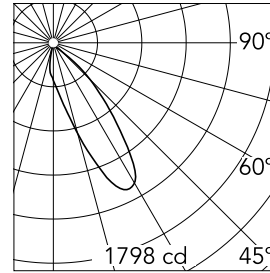

Kap 80 Plus Square Wall-Washer

Update

05.7422.CU - Copper

Recessed luminaire with LED light source. Power supply not included Elliptical lens included.

Main specifications

Number of heads	1	CRI	90
Lamp category	LED	Net lumen (lm)	958
Power (W)	13W	Mountings	Ceiling recessed
System power (W)	13.4	Environment	Indoor dry location
CCT (K)	3000K		

Optical

Lighting type	Direct
LED type	LED array
Light distribution	Asymmetric
Optical type	Wall Washer Down
Beam angle (°)	28
Beam angle C90-270 (°)	27
UGRL	21
Efficiency (lm/W)	71

Beam Angle: 28°

h(m)	E(lx)	D(m)
1	1798	0.64
2	450	1.29
3	200	1.93
4	112	2.57
5	72	3.21