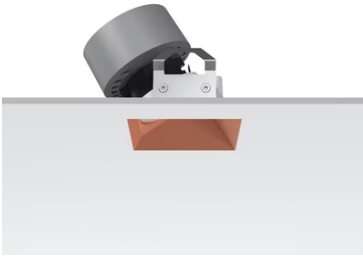

Kap 80 Plus Square Wall-Washer

Update

05.7422.CU - Copper

Recessed luminaire with LED light source. Power supply not included Elliptical lens included.

Main specifications

Number of heads	1	CRI	90
Lamp category	LED	Net lumen (lm)	958
Power (W)	13W	Mountings	Ceiling recessed
System power (W)	13.4	Environment	Indoor dry location
CCT (K)	3000K		

Optical

Lighting type	Direct
LED type	LED array
Light distribution	Asymmetric
Optical type	Wall Washer Down
Beam angle (°)	28
Beam angle C90-270 (°)	27
UGRL	21
Efficiency (lm/W)	71

Beam Angle: 28°

h(m)	E(lx)	D(m)
1	1798	0.64
2	450	1.29
3	200	1.93
4	112	2.57
5	72	3.21