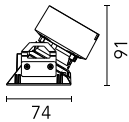

Kap 80 Plus Square Wall-Washer

Update

05.7422.CU - Copper

Recessed luminaire with LED light source. Power supply not included Elliptical lens included.