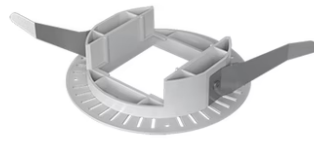

Kap 80 Plus Square Wall-Washer

Update

05.7422.CU - Copper

Recessed luminaire with LED light source. Power supply not included Elliptical lens included.

Main specifications

Number of heads	1	CRI	90
Lamp category	LED	Net lumen (lm)	958
Power (W)	13W	Mountings	Ceiling recessed
System power (W)	13.4	Environment	Indoor dry location
CCT (K)	3000K		

Optical

Lighting type	Direct
LED type	LED array
Light distribution	Asymmetric
Optical type	Wall Washer Down
Beam angle (°)	28
Beam angle C90-270 (°)	27
UGRL	21
Efficiency (lm/W)	71

Beam Angle: 28°

h(m)	E(lx)	D(m)
1	1798	0.64
2	450	1.29
3	200	1.93
4	112	2.57
5	72	3.21

Physical

Color	Copper
Orientation	Fixed
Recessed depth (mm)	150
Weight (kg)	0.24
Lifespan (L70 B10)	L80B50

Kap 80 Plus Square Wall-Washer

Non dimmable continuous current power supply. 15-30W, 220/240V -50/60Hz with power current selected through adjustable switch. 350mA – 15W / 400mA – 17W / 450mA – 19W / 500mA – 22W / 550mA – 24W / 600mA – 26W / 650mA – 28W / 700mA – 30W no regulable
60.9592