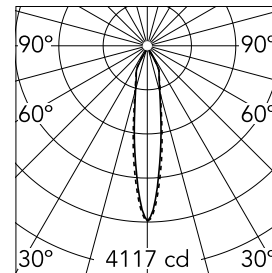

### Main specifications

<b>Number of heads</b>	1	<b>Net lumen (lm)</b>	1083
<b>Lamp category</b>	LED	<b>Mountings</b>	Ceiling recessed
<b>Power (W)</b>	13.4W	<b>Environment</b>	Indoor dry location
<b>CCT (K)</b>	2700K		
<b>CRI</b>	90		

### Optical

<b>LED type</b>	LED array
<b>Light distribution</b>	Symmetric
<b>Optical type</b>	Spot
<b>Beam angle (°)</b>	18
<b>Beam angle C90-270 (°)</b>	19
<b>Efficiency (lm/W)</b>	80

Beam Angle: 18°

h(m)	E(lx)	D(m)
1	4117	0.31
2	1029	0.63
3	457	0.94
4	257	1.26
5	165	1.57

Luminous flux luminaire  
1083 lm (EXTREME CUT OFF)

### Physical

<b>Color</b>	Gold
<b>Orientation</b>	Fixed
<b>Recessed depth (mm)</b>	150
<b>Weight (kg)</b>	0,241