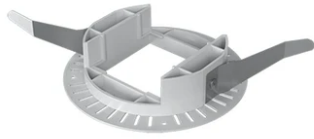

Kap 80 Plus Square Fixed Optic Spot

Installation frame No Trim
08.9103.00