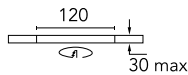

Kap 80 Plus Square Fixed Optic Spot

Update

05.7455.GL - Gold

Recessed luminaire with LED light source. Power supply not included Diffusing lens included.